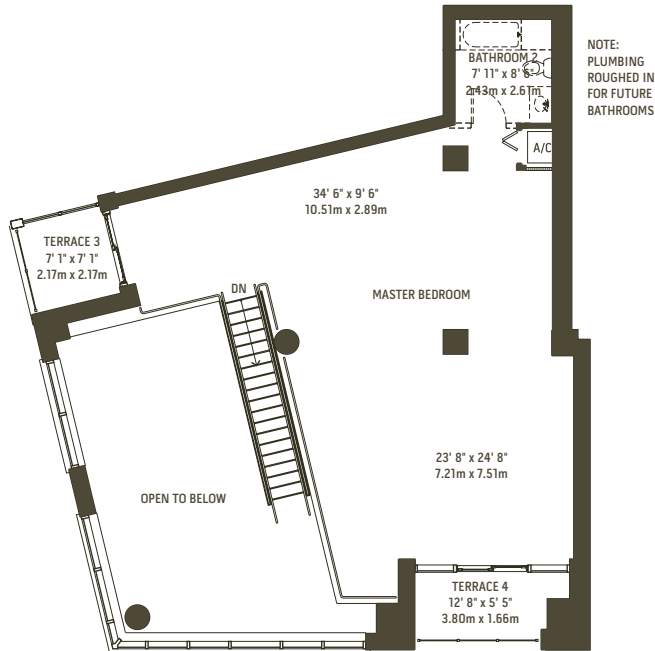

Upper Level

Lower Level

Lofts at Midblock

Unit L1

1 Bath

Upper	972 sq. ft	92 m ²
Lower	1,632 sq. ft	155 m ²
Residence Total	2,604 sq. ft	247 m ²
Terrace	288 sq. ft	27 m ²

EVERYDAY LIFE

Oral representations cannot be relied upon as correctly stating representations of the developer. For correct representations, make reference to this brochure and to the documents required by section 718.503, Florida statutes, to be furnished by a developer to a buyer or lessee.