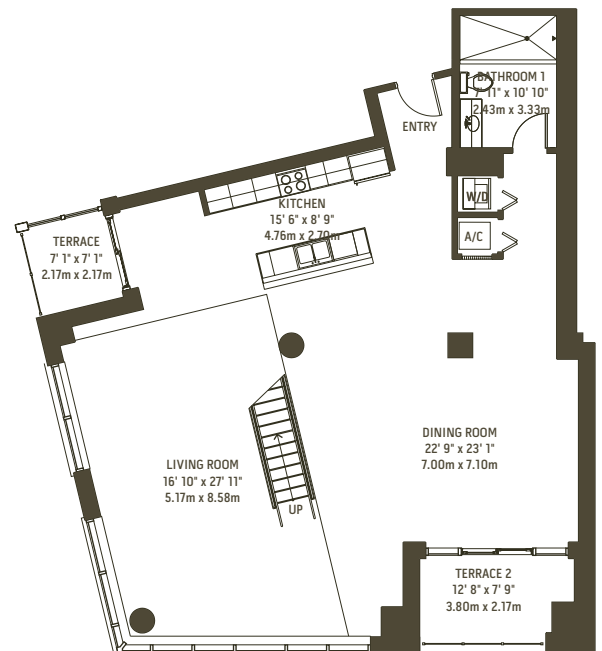

Upper Level

Lower Level

Lofts at Midblock

Unit L1

1 Bath

Upper	972 sq. ft	92 m ²
Lower	1,632 sq. ft	155 m ²
Residence Total	2,604 sq. ft	247 m ²
Terrace	288 sq. ft	27 m ²

EVERYDAY LIFE

Oral representations cannot be relied upon as correctly stating representations of the developer. For correct representations, make reference to this brochure and to the documents required by section 718.503, Florida statutes, to be furnished by a developer to a buyer or lessee.