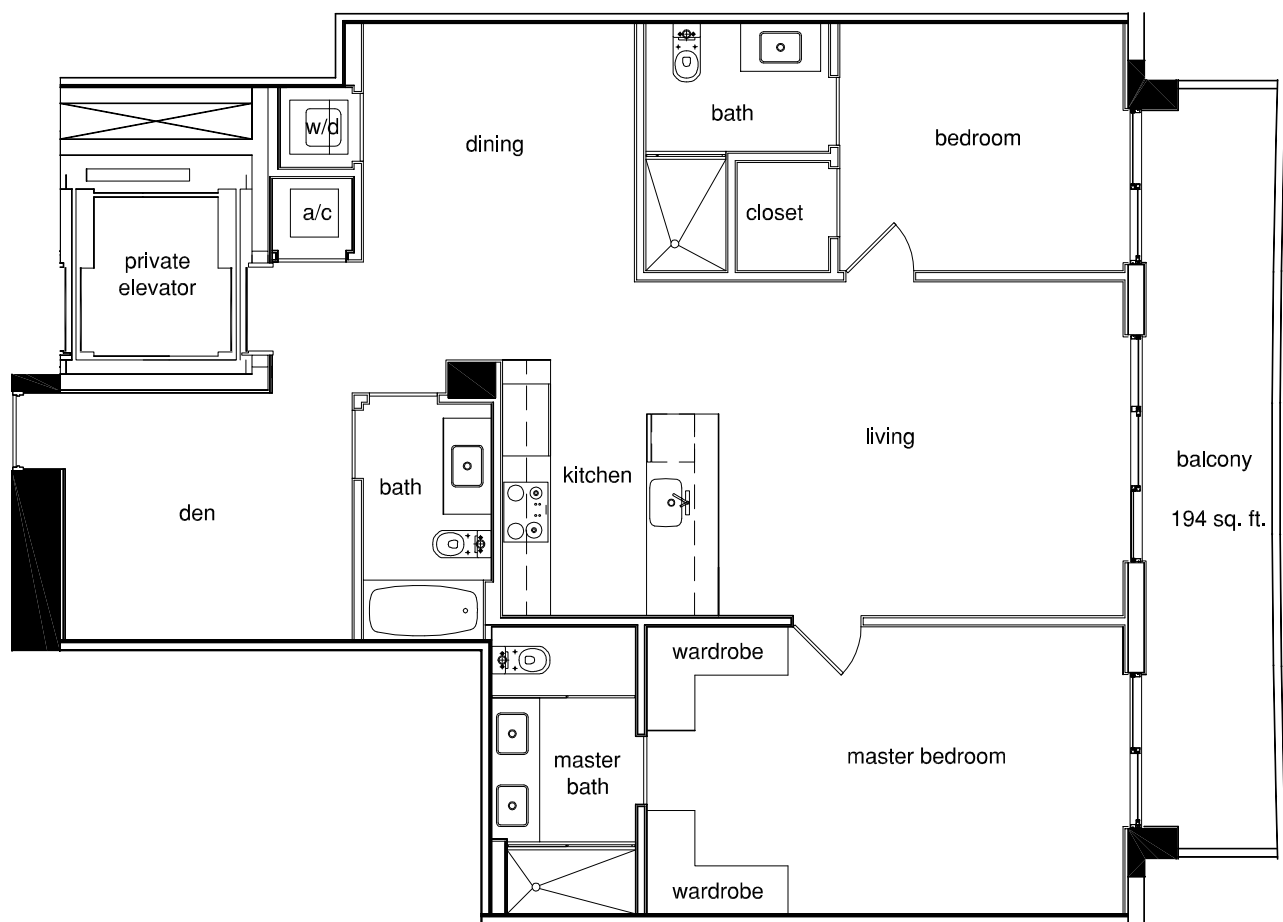

# 1010 Brickell

Miami, Florida

unit 'E'  
total area: 1,584 sq. ft.

## Unit 'E' floor plan