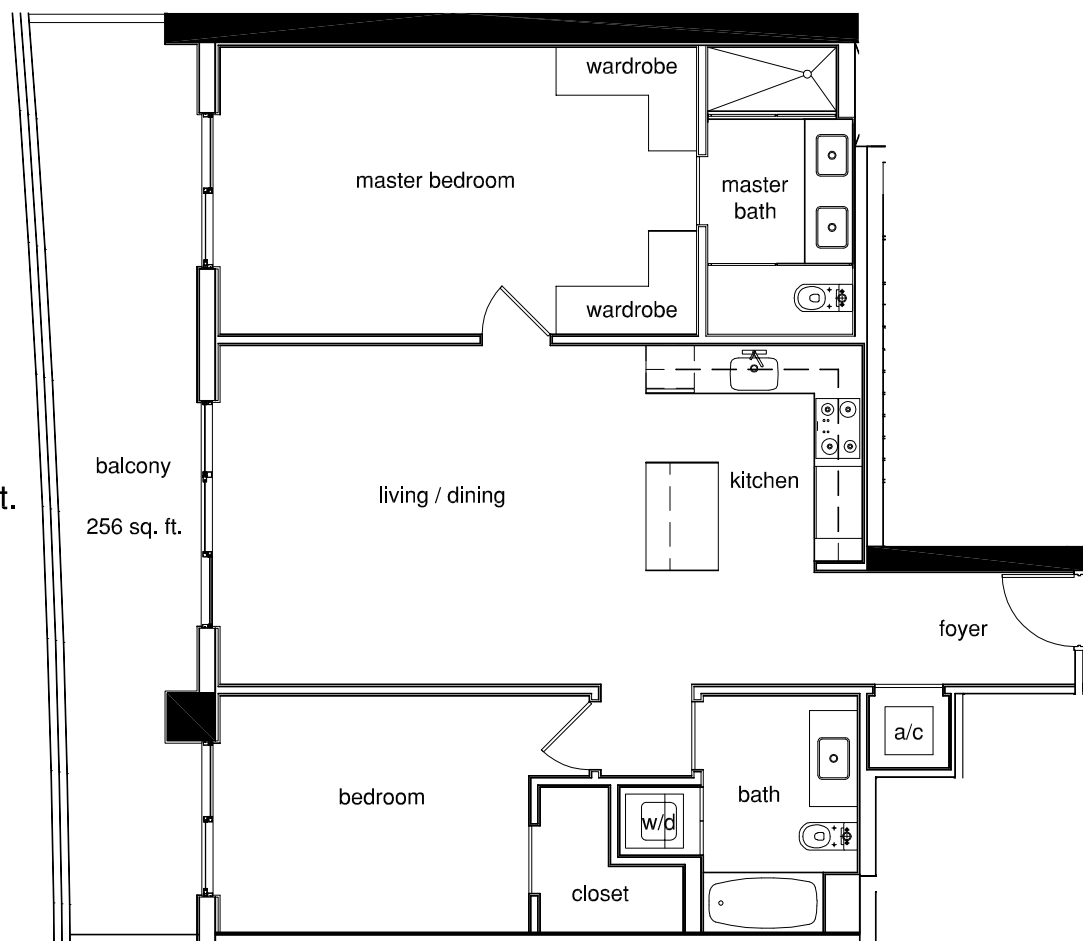

# 1010 Brickell

Miami, Florida

unit 'F'  
total area: 1,403 sq. ft.

## Unit 'F' floor plan