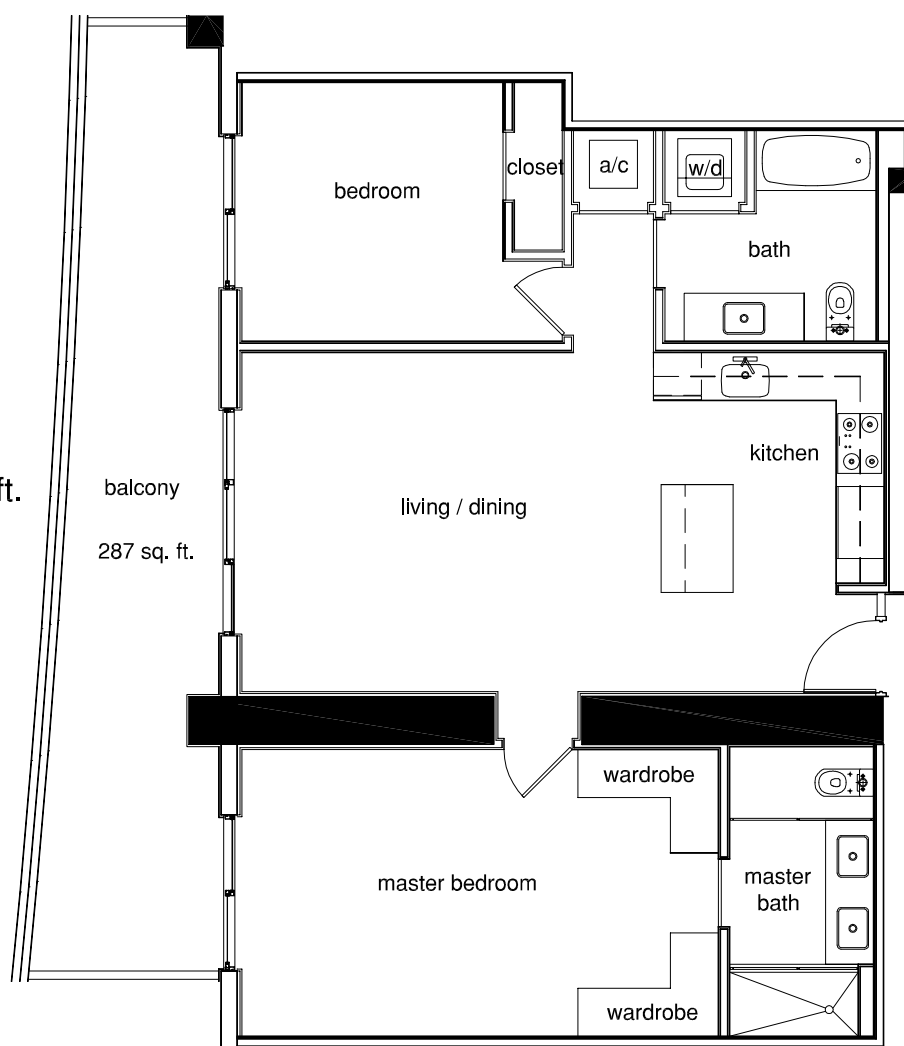

# 1010 Brickell

Miami, Florida

unit 'G'  
total area: 1,385 sq. ft.

## Unit 'G' floor plan