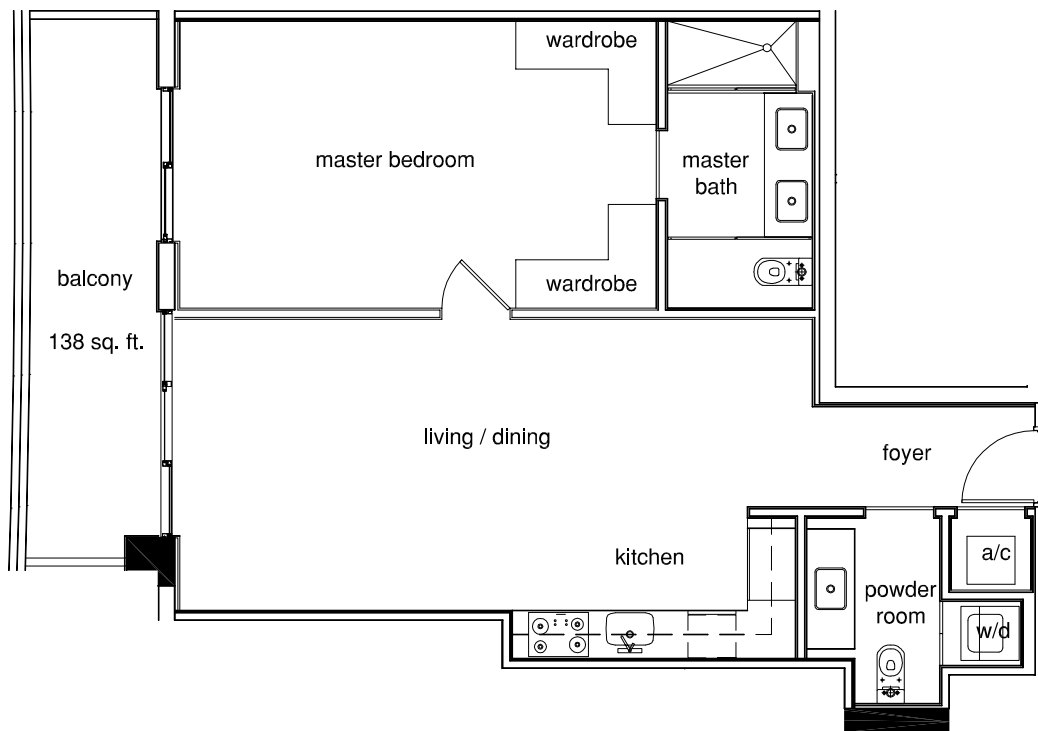

1010 Brickell

Miami, Florida

unit 'H'
total area: 988 sq. ft.

Unit 'H' floor plan