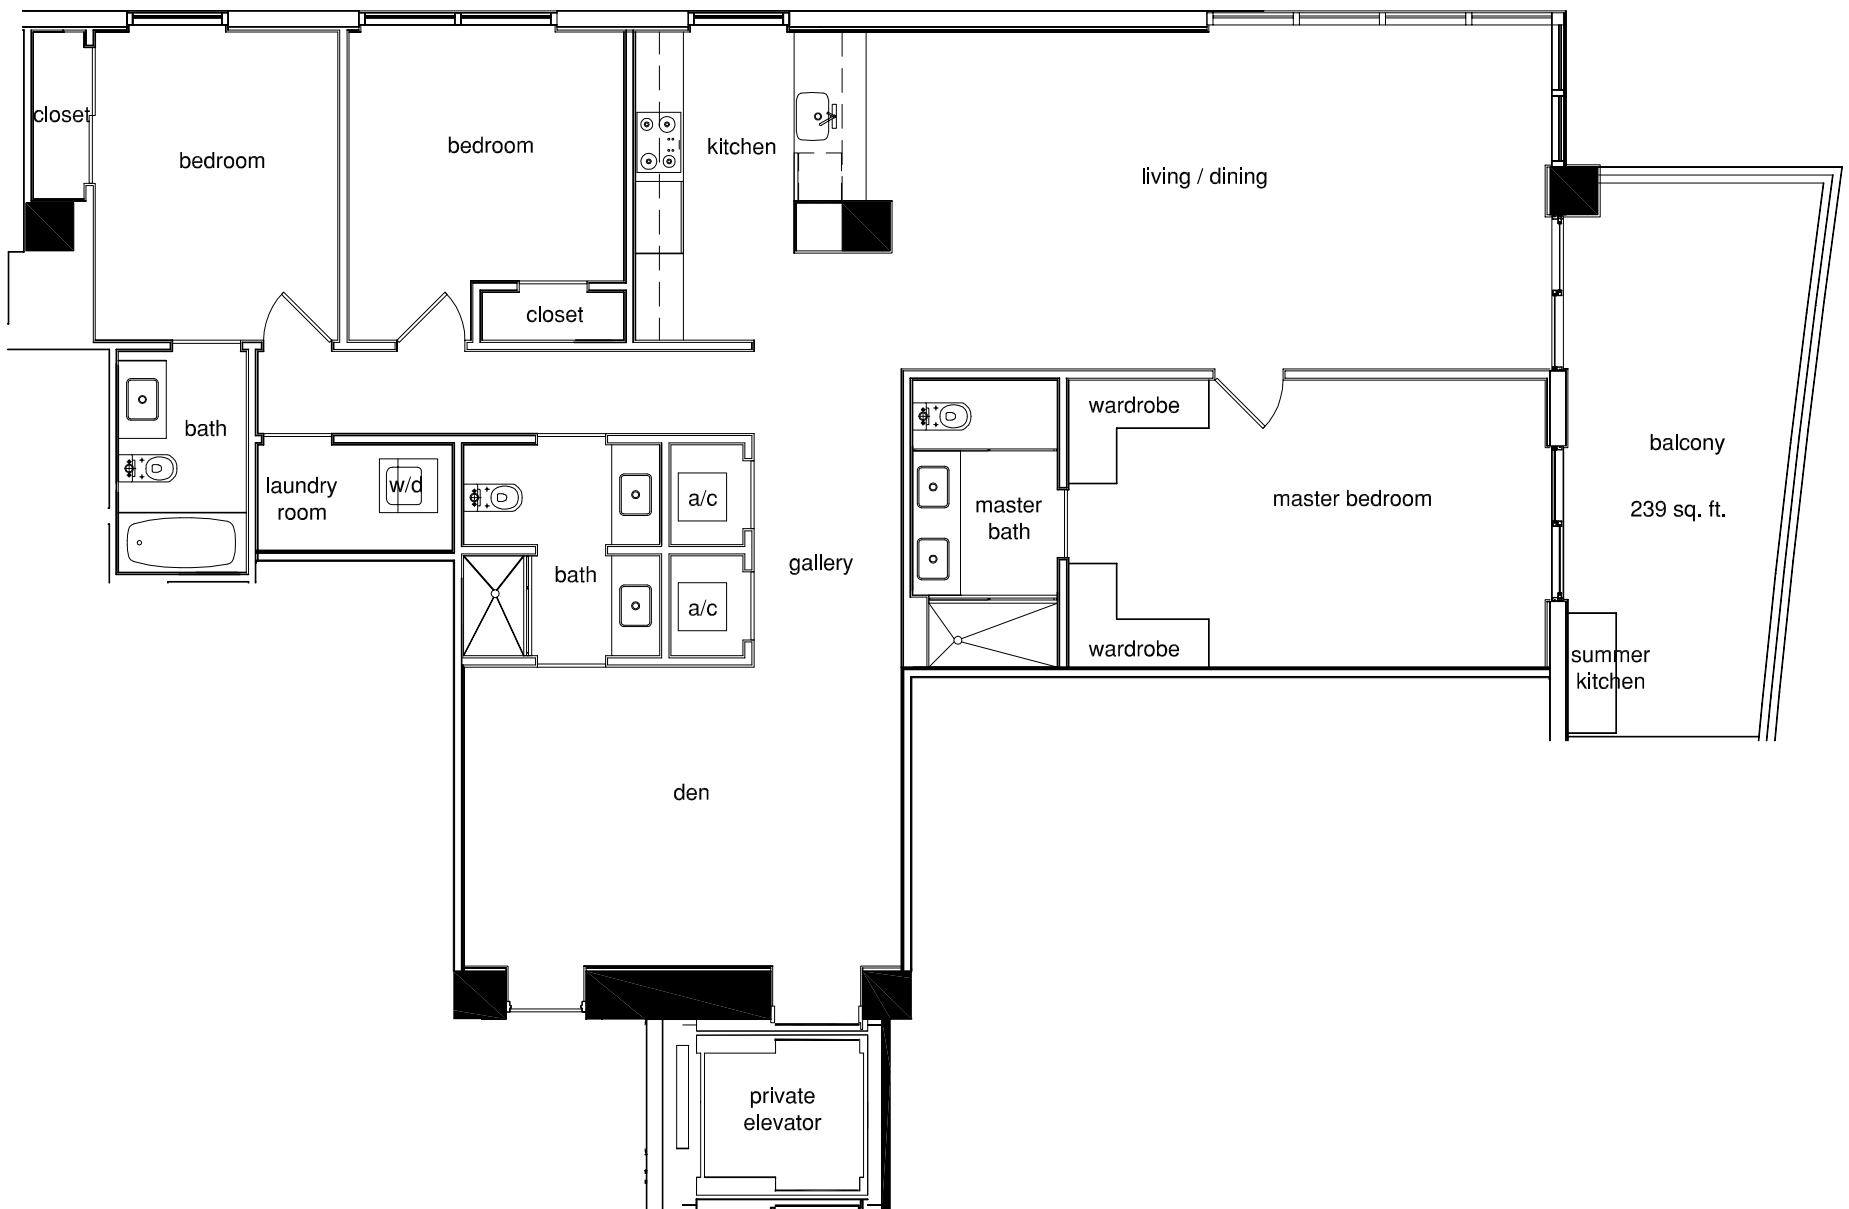

1010 Brickell

Miami, Florida

unit 'A'
total area: 2,161 sq. ft.

Unit 'A' floor plan