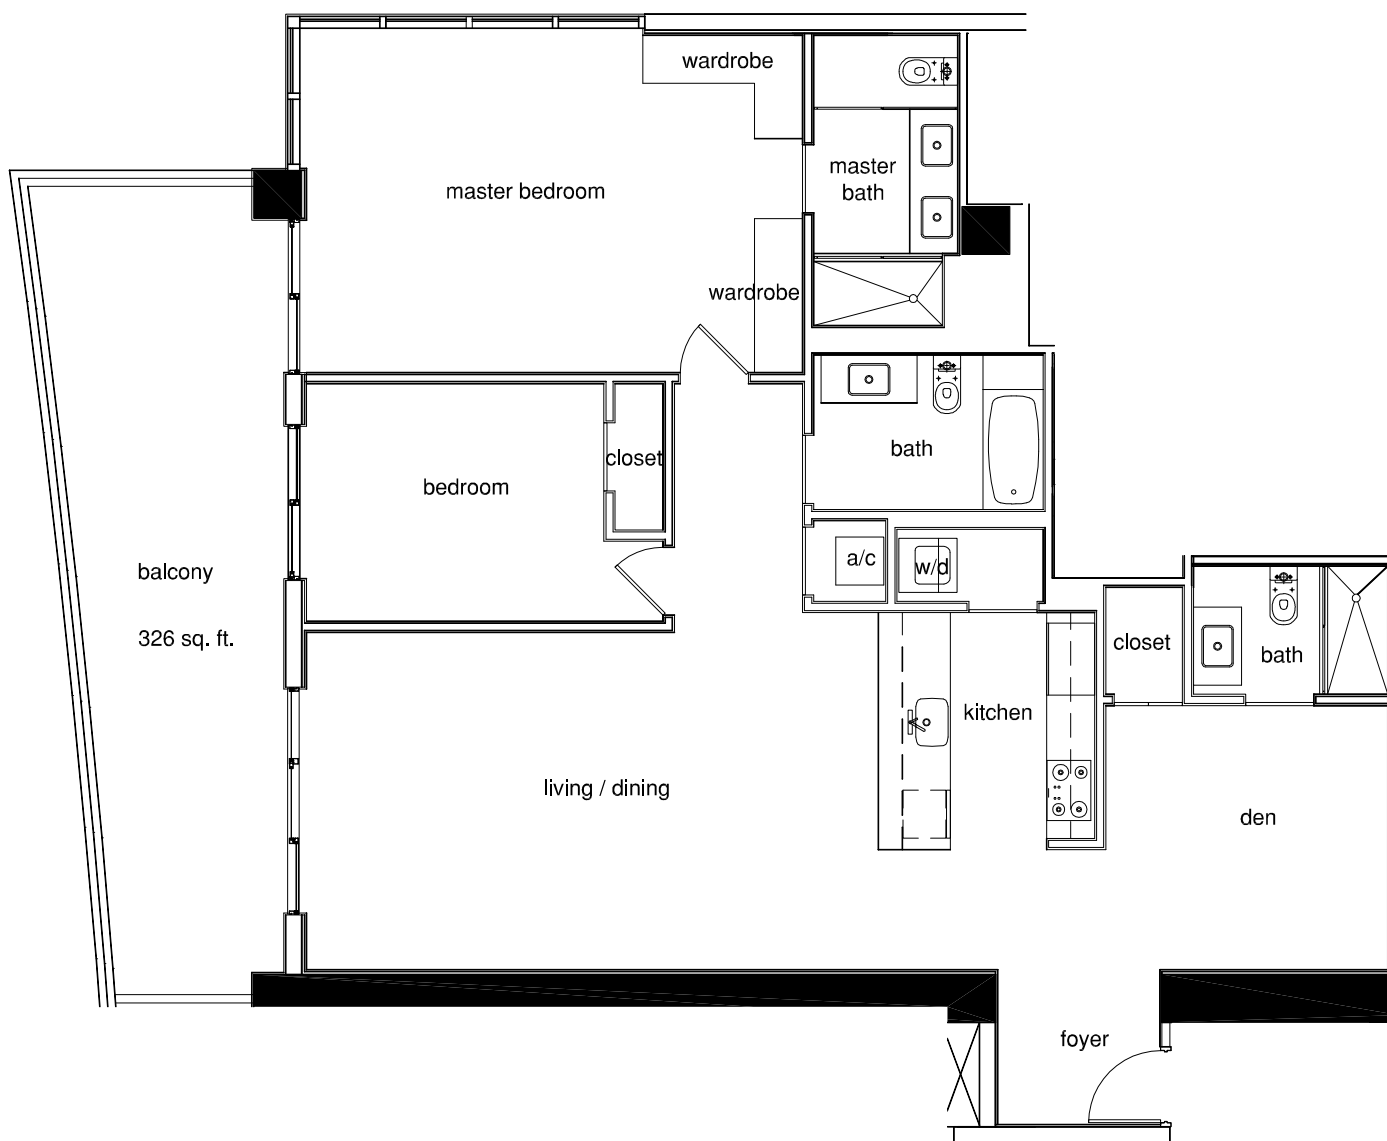

1010 Brickell

Miami, Florida

unit 'B'
total area: 1,905 sq. ft.

Unit 'B' floor plan