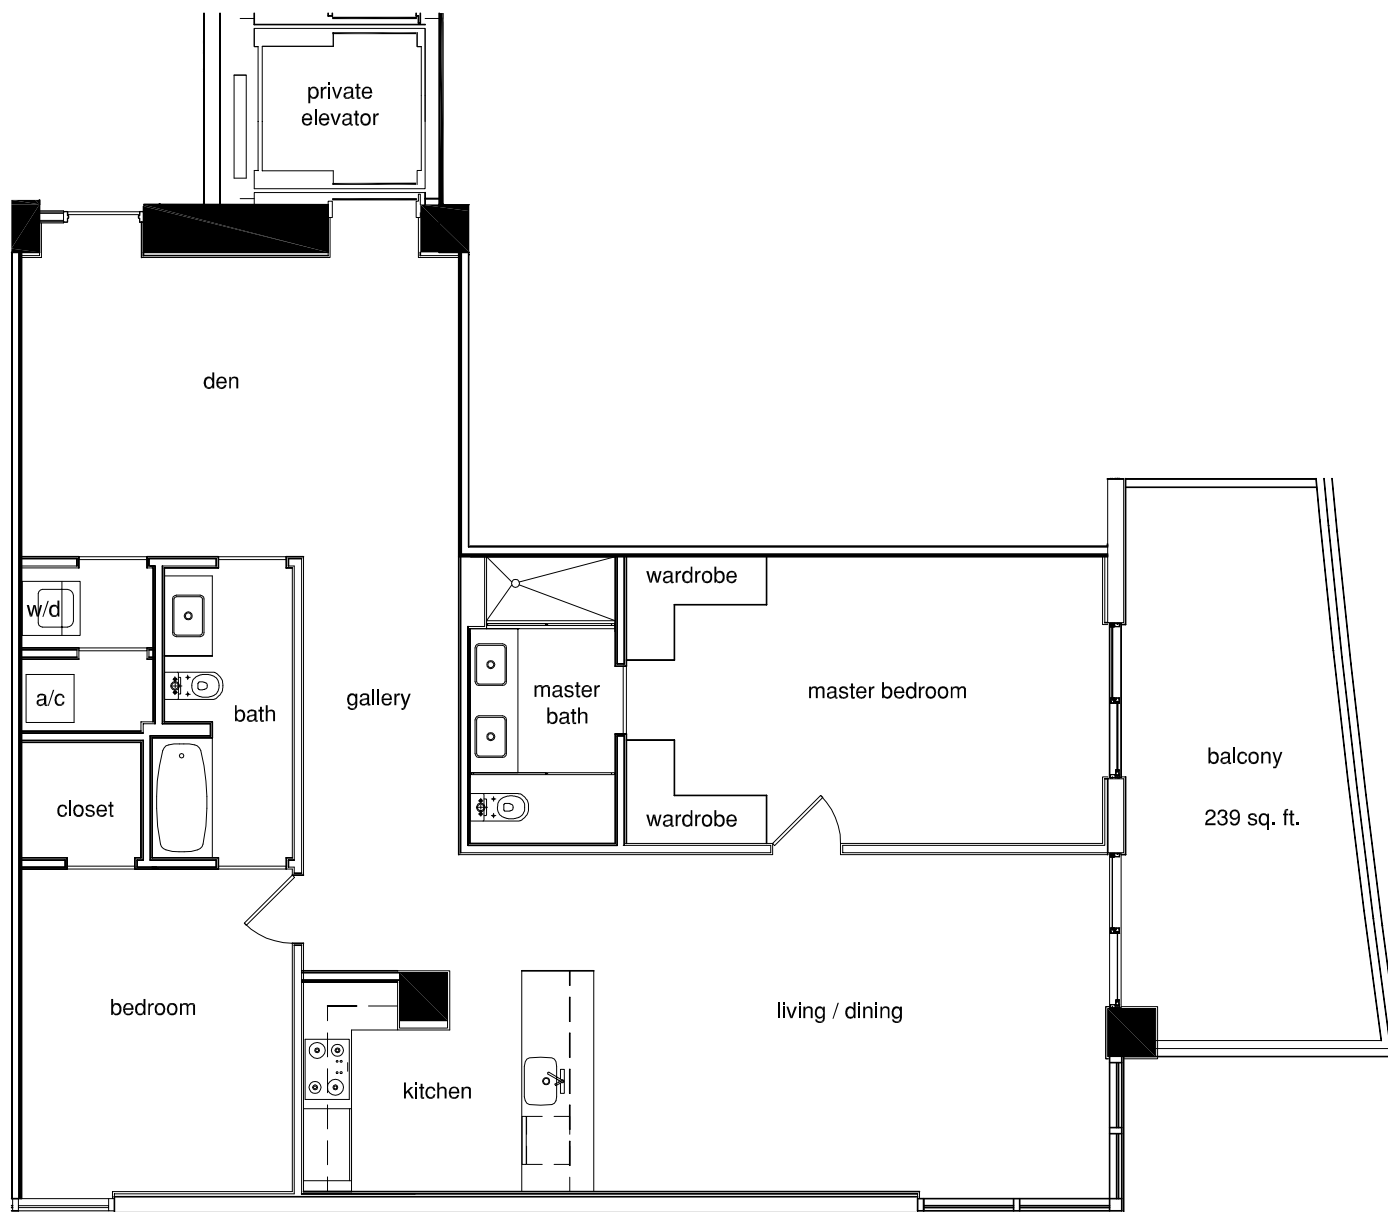

1010 Brickell

Miami, Florida

unit 'C'
total area: 1,781 sq. ft.

Unit 'C' floor plan